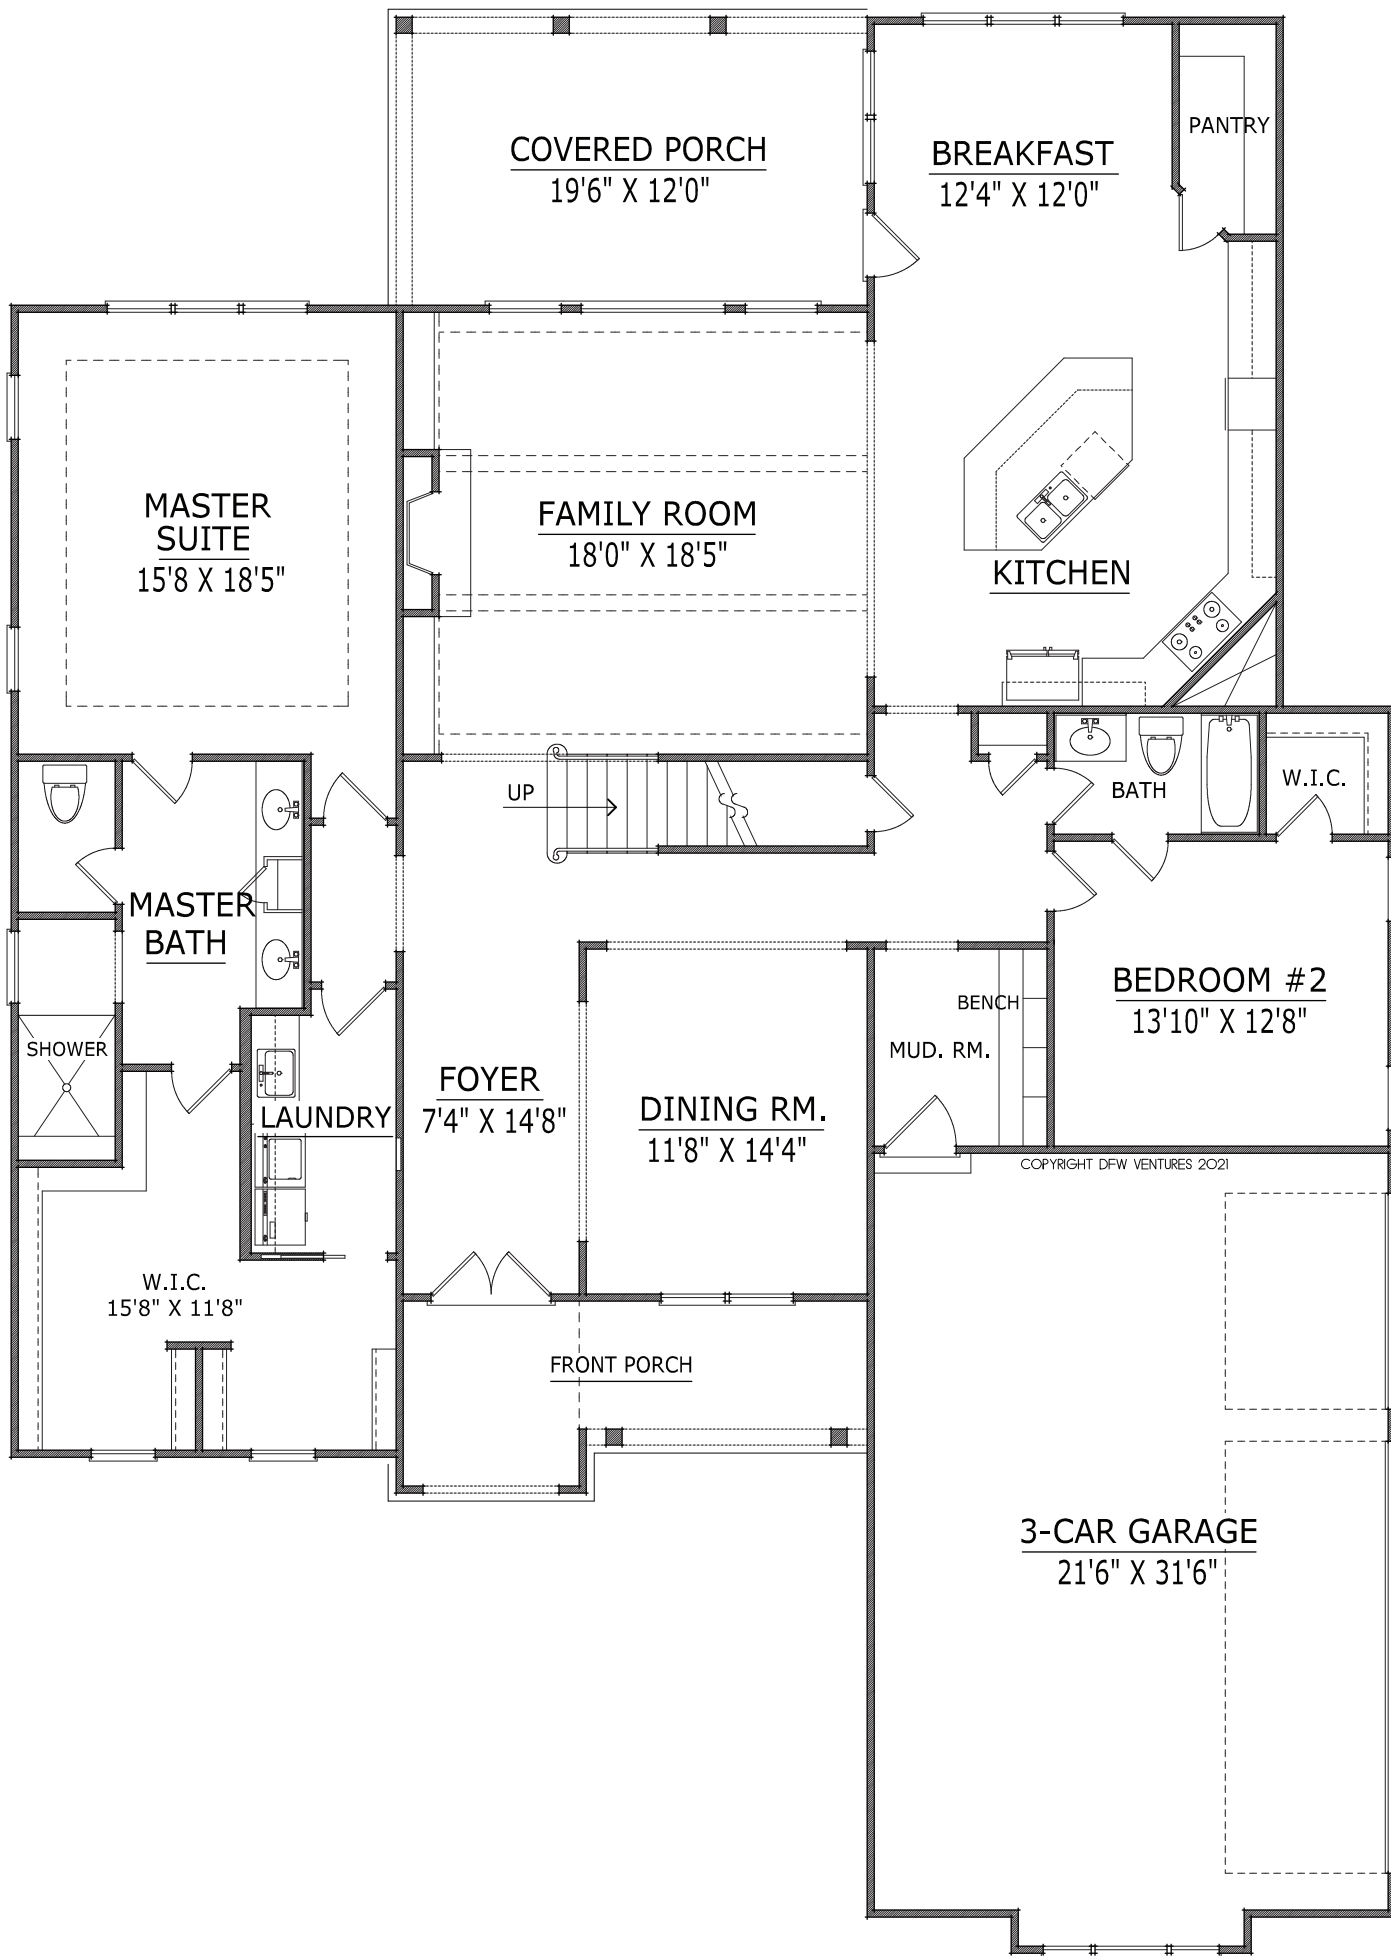

COPYRIGHT DFW VENTURES 2021

BRIDGEFIELD

FIRST FLOOR:	2495 SF
SECOND FLOOR:	720 SF
TOTAL SQ.FT.:	3215 SF

FIRST FLOOR PLAN

BRIDGEFIELD

SECOND FLOOR PLAN

BRIDGEFIELD