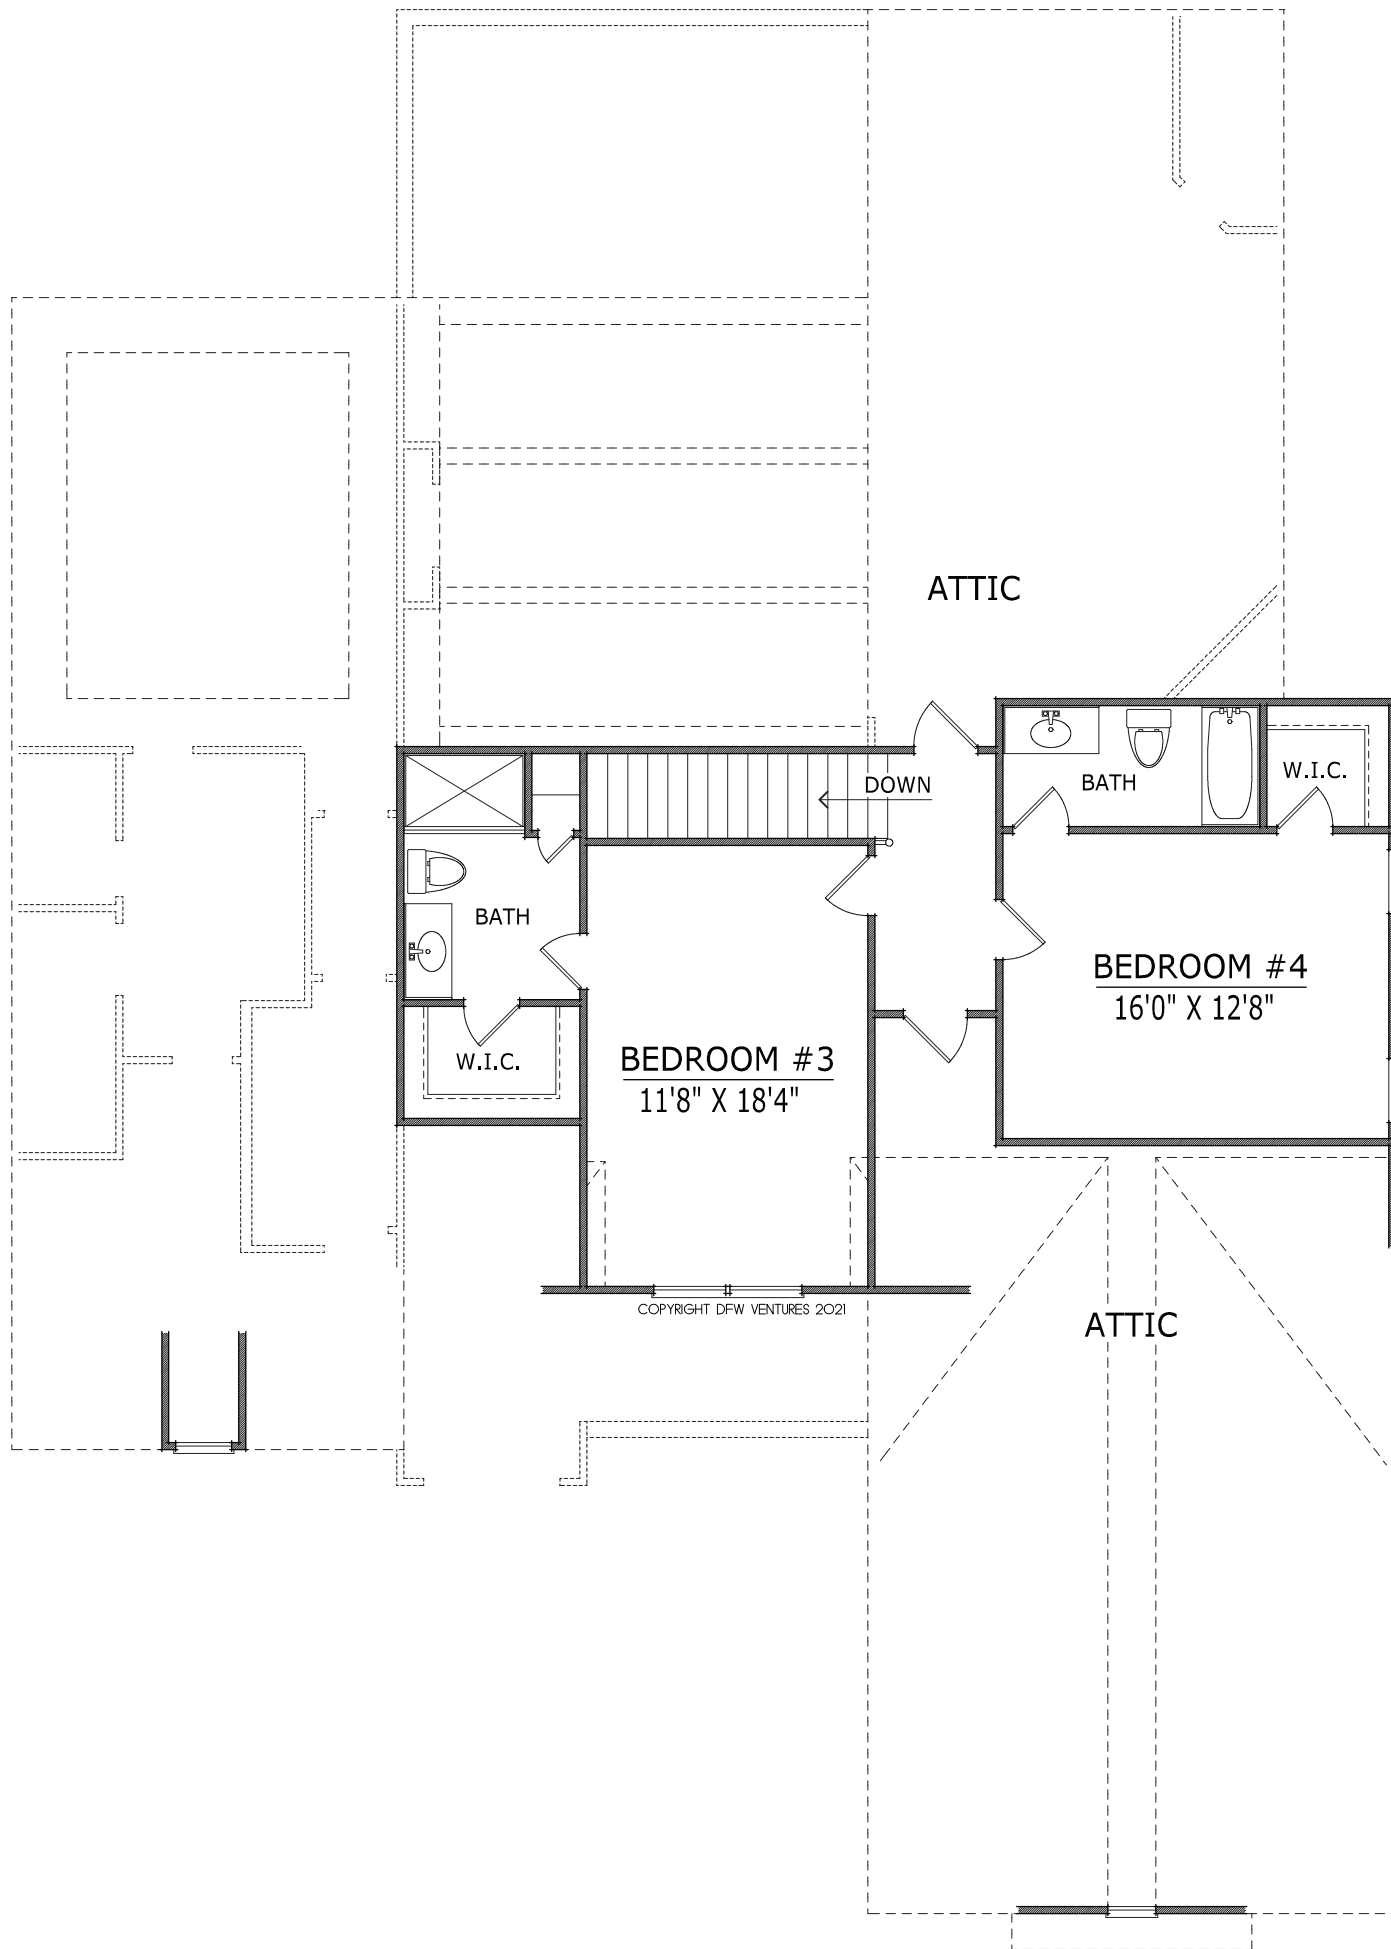

COPYRIGHT DFW VENTURES 2021

BRIDGEFIELD

FIRST FLOOR:	2495 SF
SECOND FLOOR:	720 SF
TOTAL SQ.FT.:	3215 SF

FIRST FLOOR PLAN

BRIDGEFIELD

SECOND FLOOR PLAN

BRIDGEFIELD