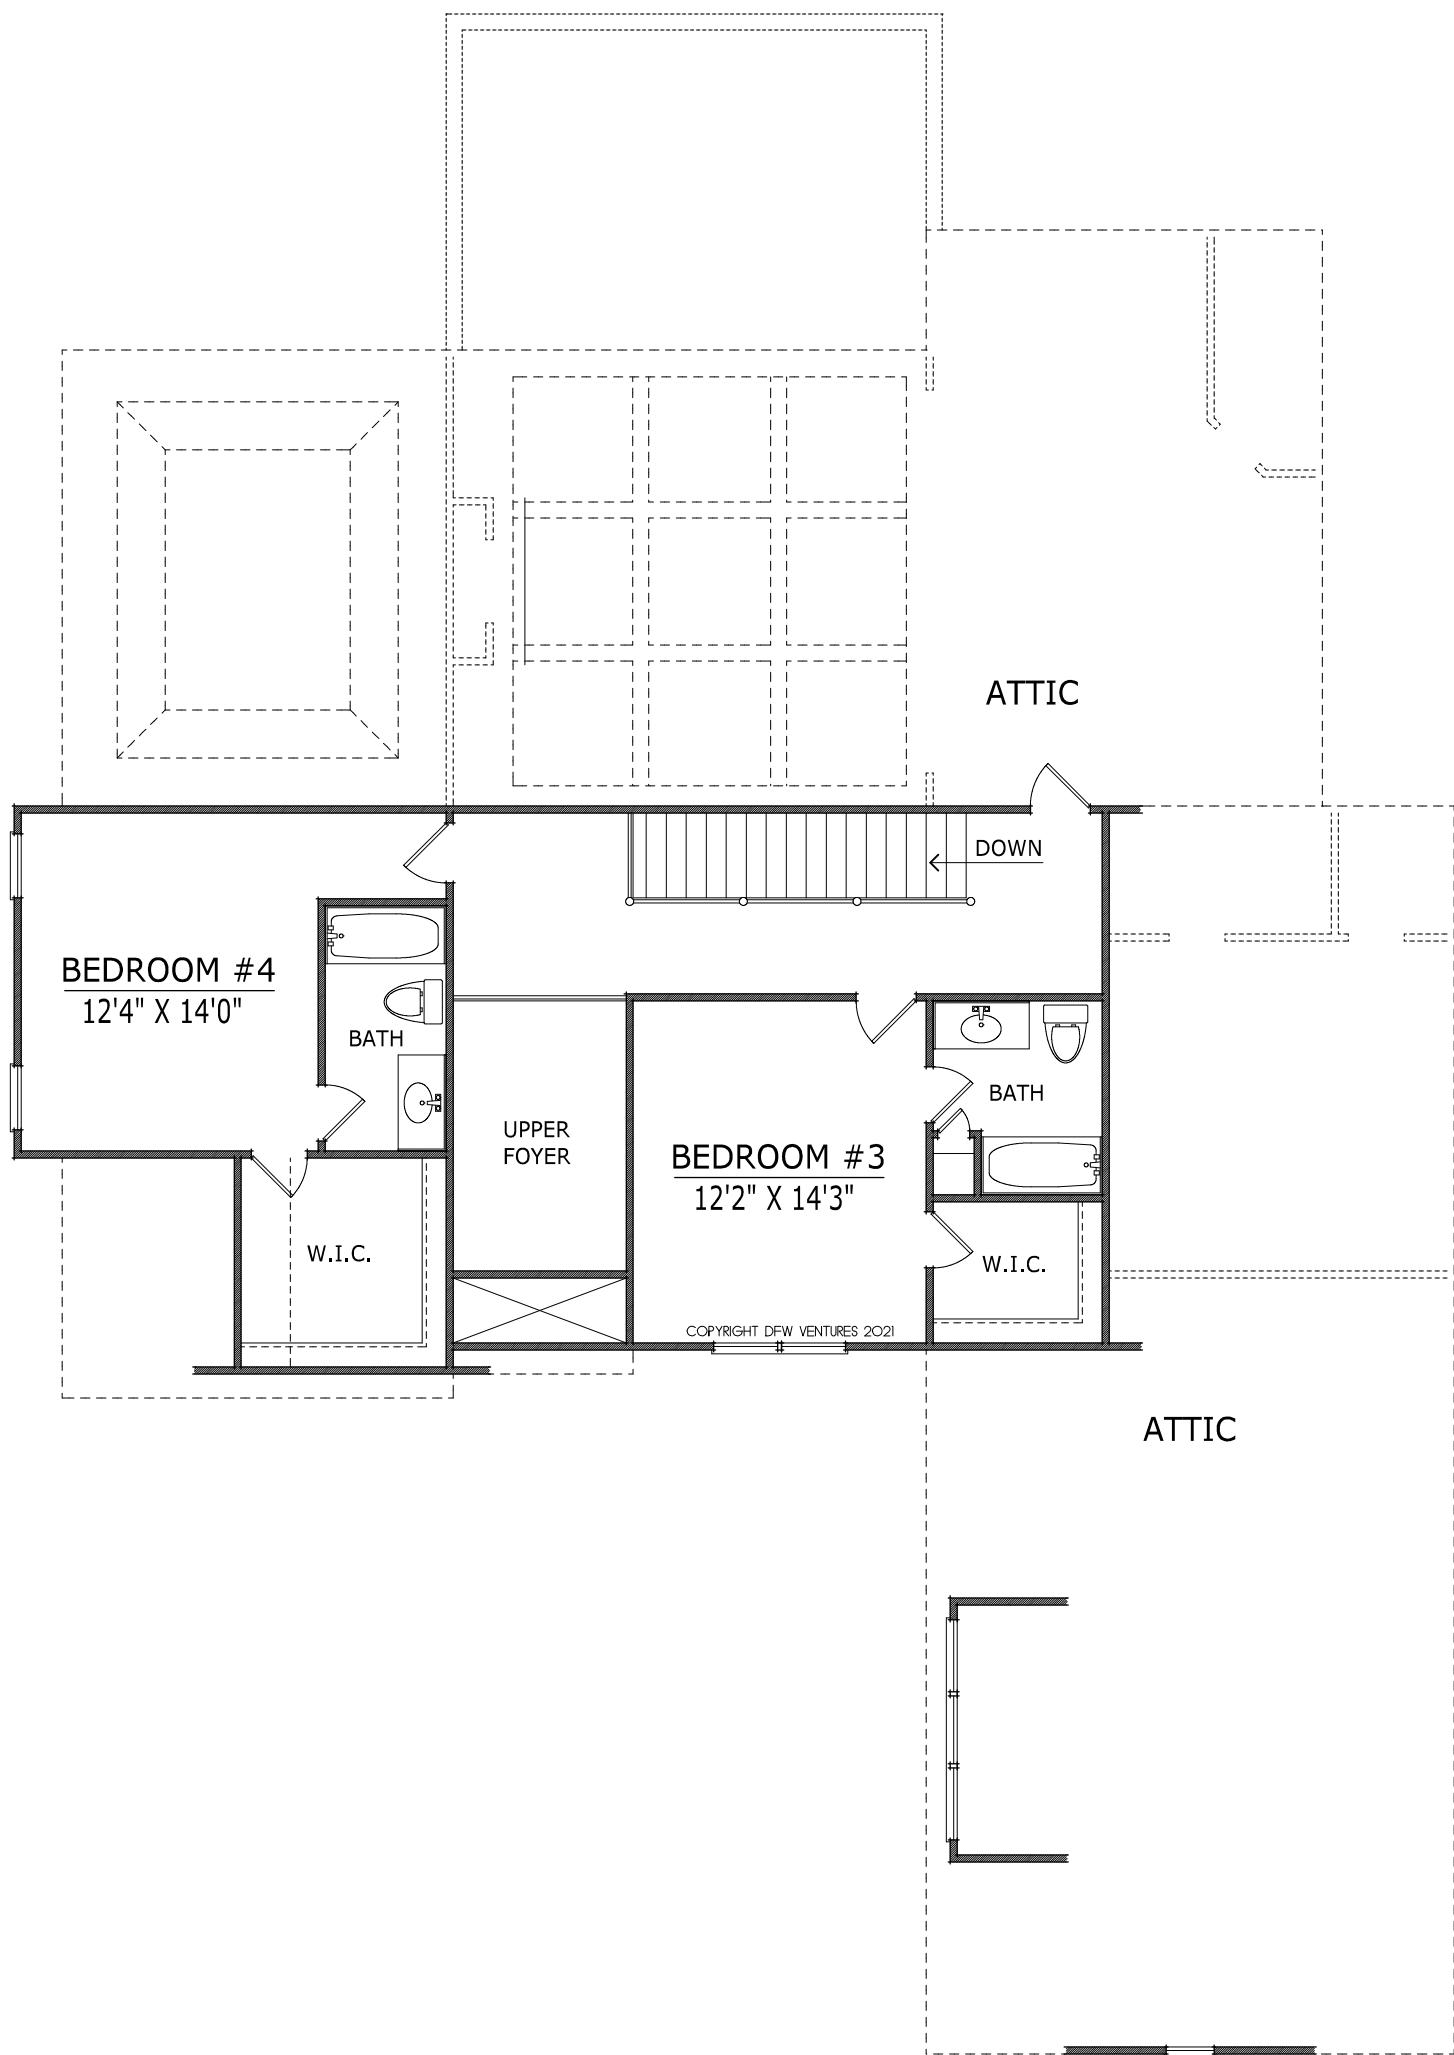

COPYRIGHT DFW VENTURES 2021

CHELSEA

FIRST FLOOR:	2369 SF
SECOND FLOOR:	812 SF
TOTAL SQ.FT.:	3181 SF

BASEMENT FLOOR PLAN

CHELSEA

FIRST FLOOR PLAN

CHELSEA

SECOND FLOOR PLAN