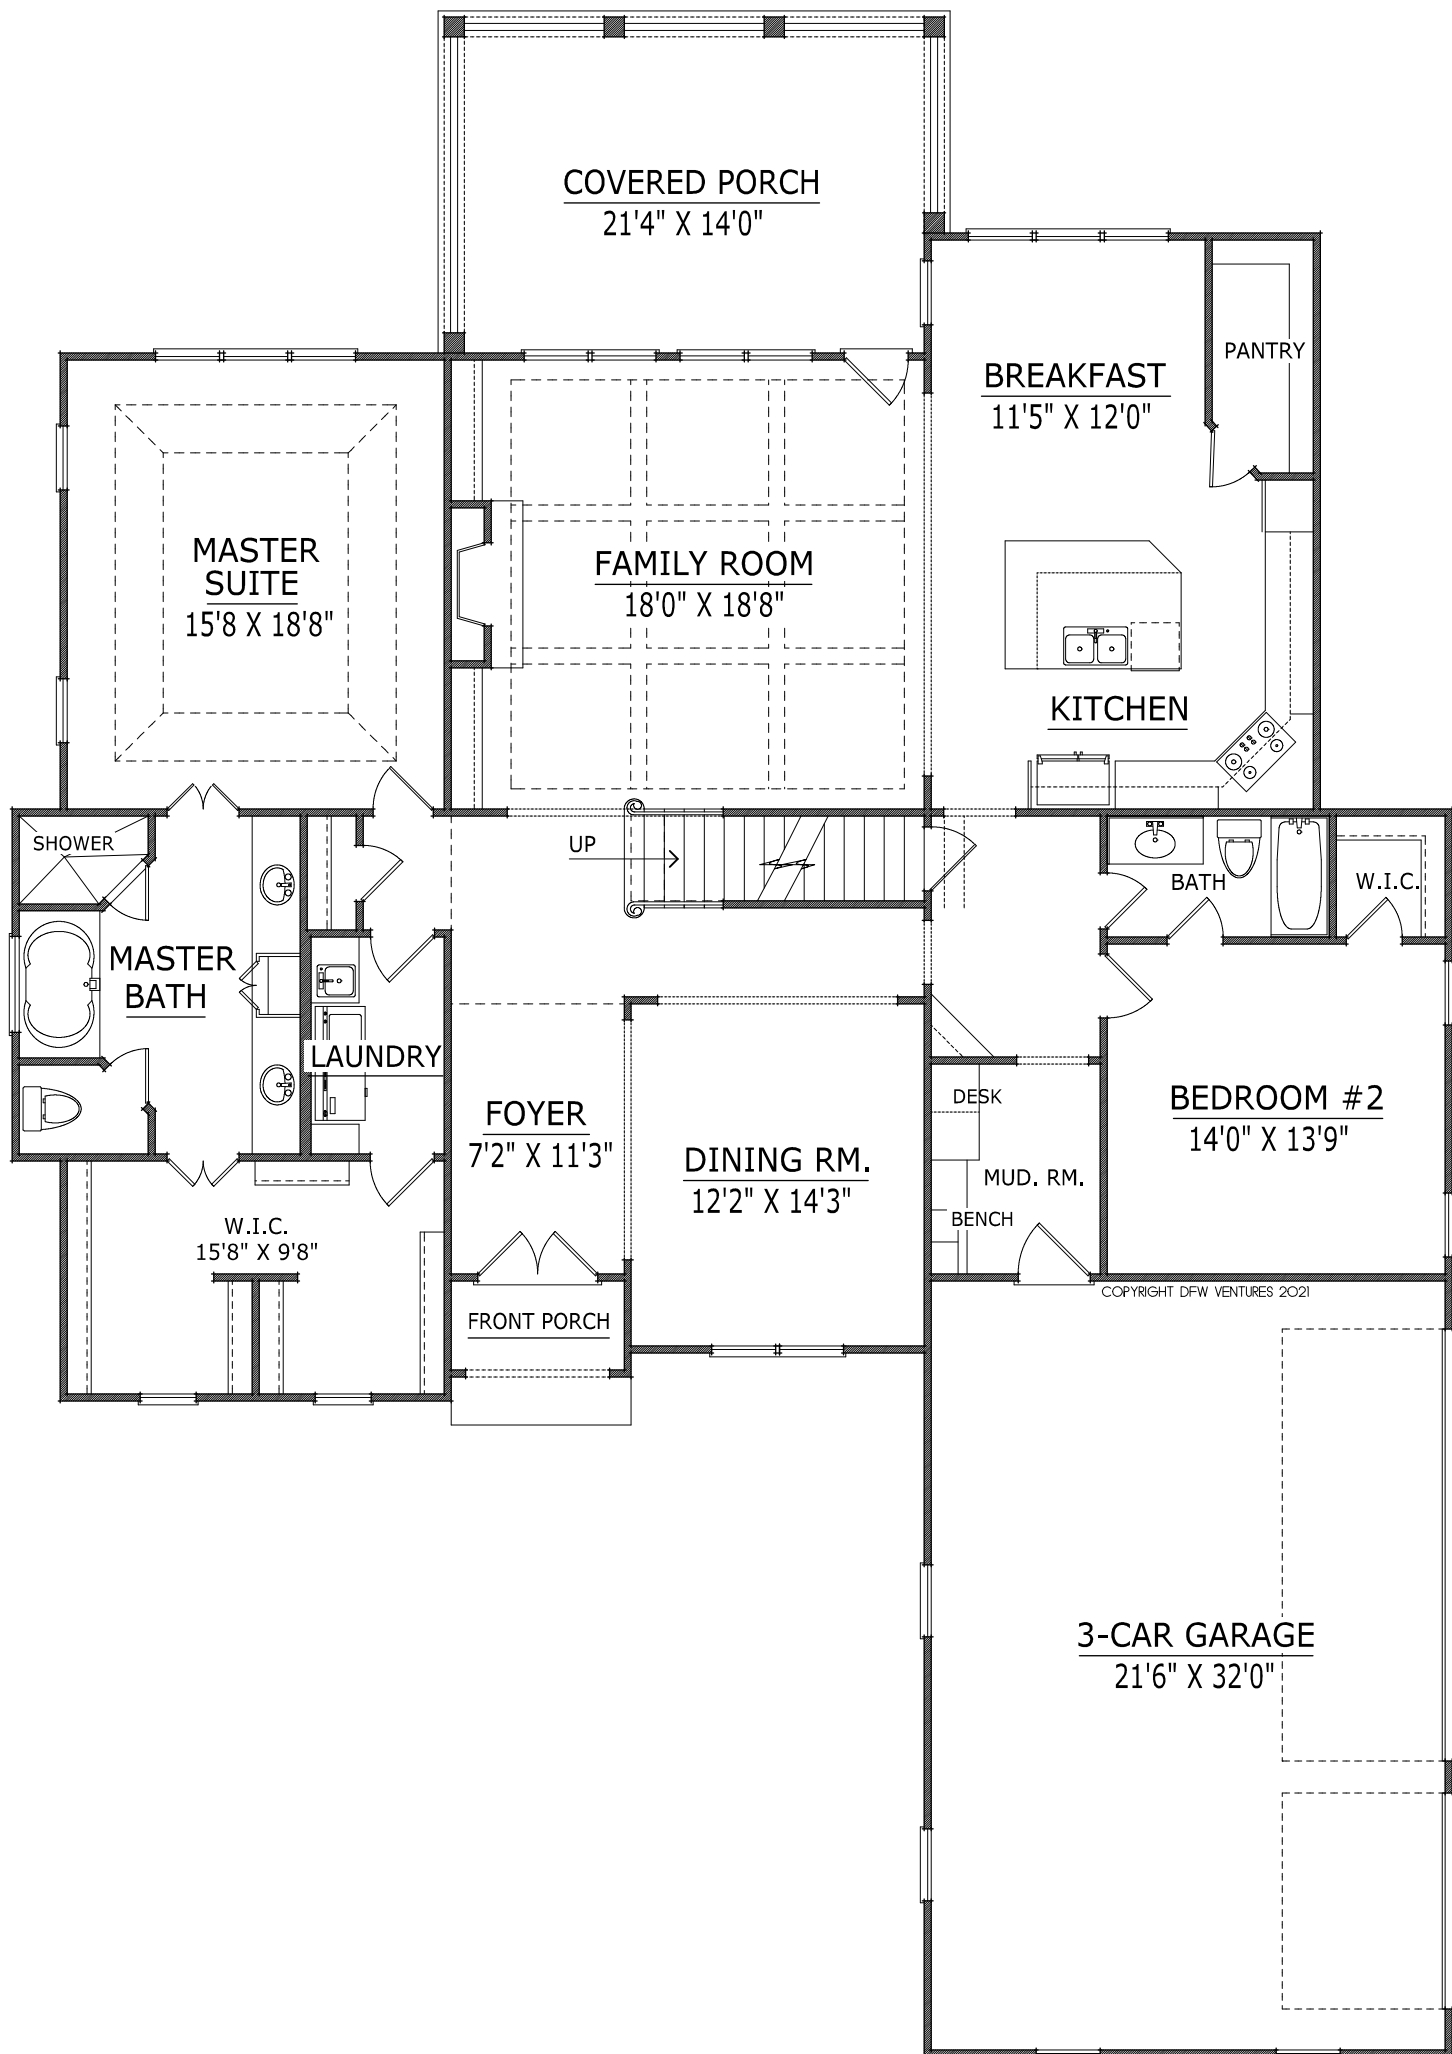

COPYRIGHT DFW VENTURES 2021

CHELSEA

FIRST FLOOR:	2369 SF
SECOND FLOOR:	812 SF
TOTAL SQ.FT.:	3181 SF

BASEMENT FLOOR PLAN

CHELSEA

FIRST FLOOR PLAN

CHELSEA

SECOND FLOOR PLAN