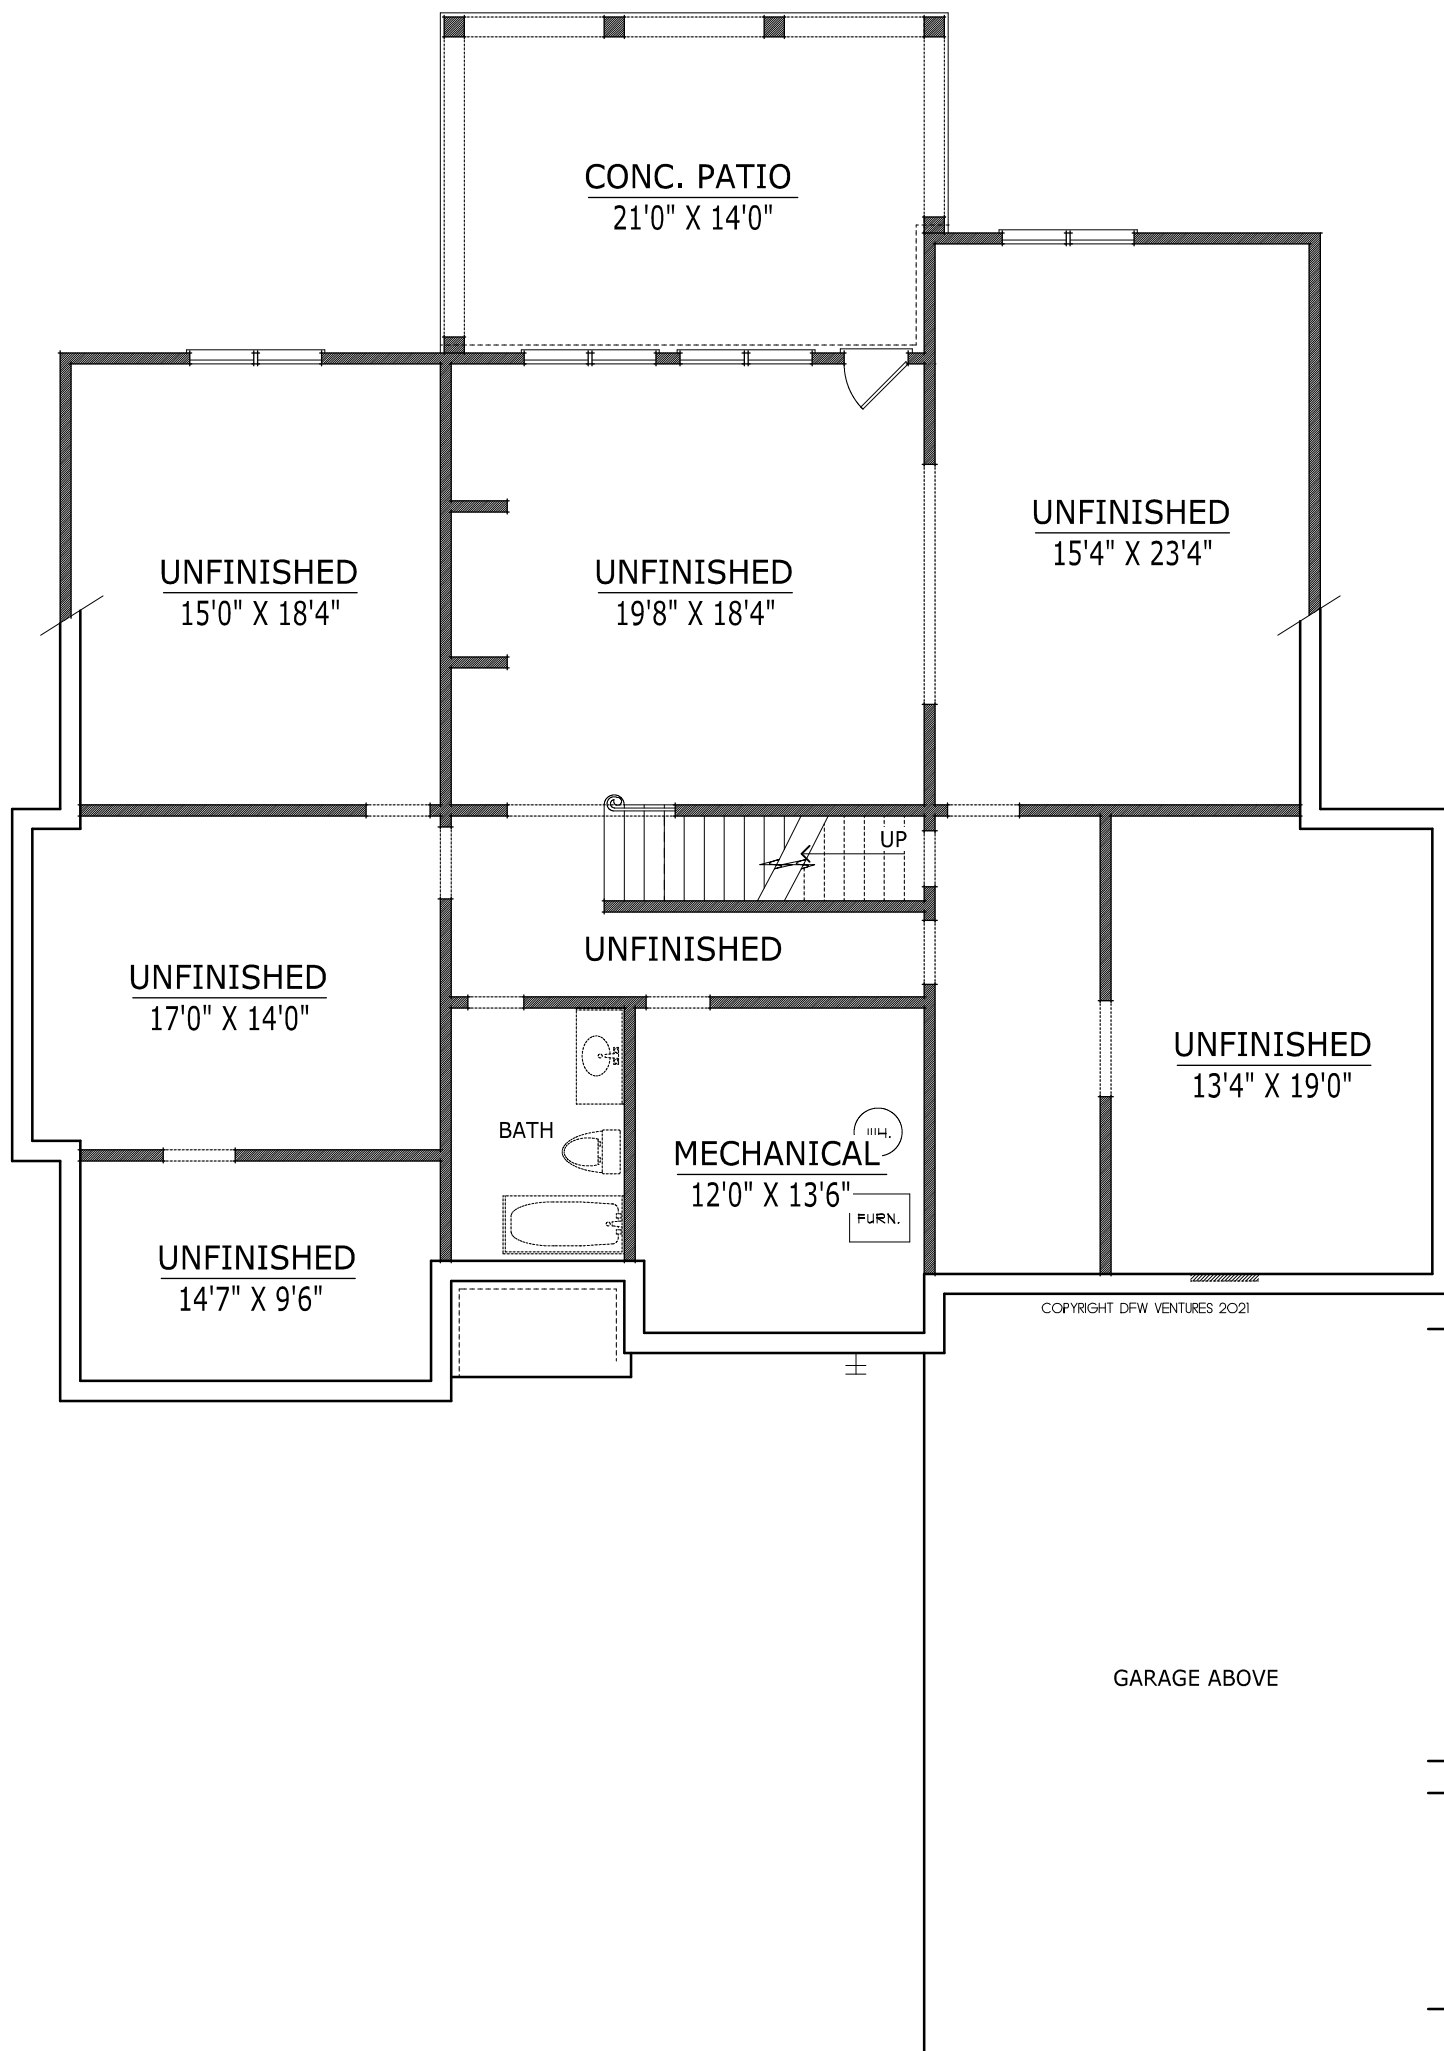

COPYRIGHT DFW VENTURES 2021

CHELSEA

FIRST FLOOR:	2369 SF
SECOND FLOOR:	812 SF
TOTAL SQ.FT.:	3181 SF

BASEMENT FLOOR PLAN

CHELSEA

FIRST FLOOR PLAN

CHELSEA

SECOND FLOOR PLAN