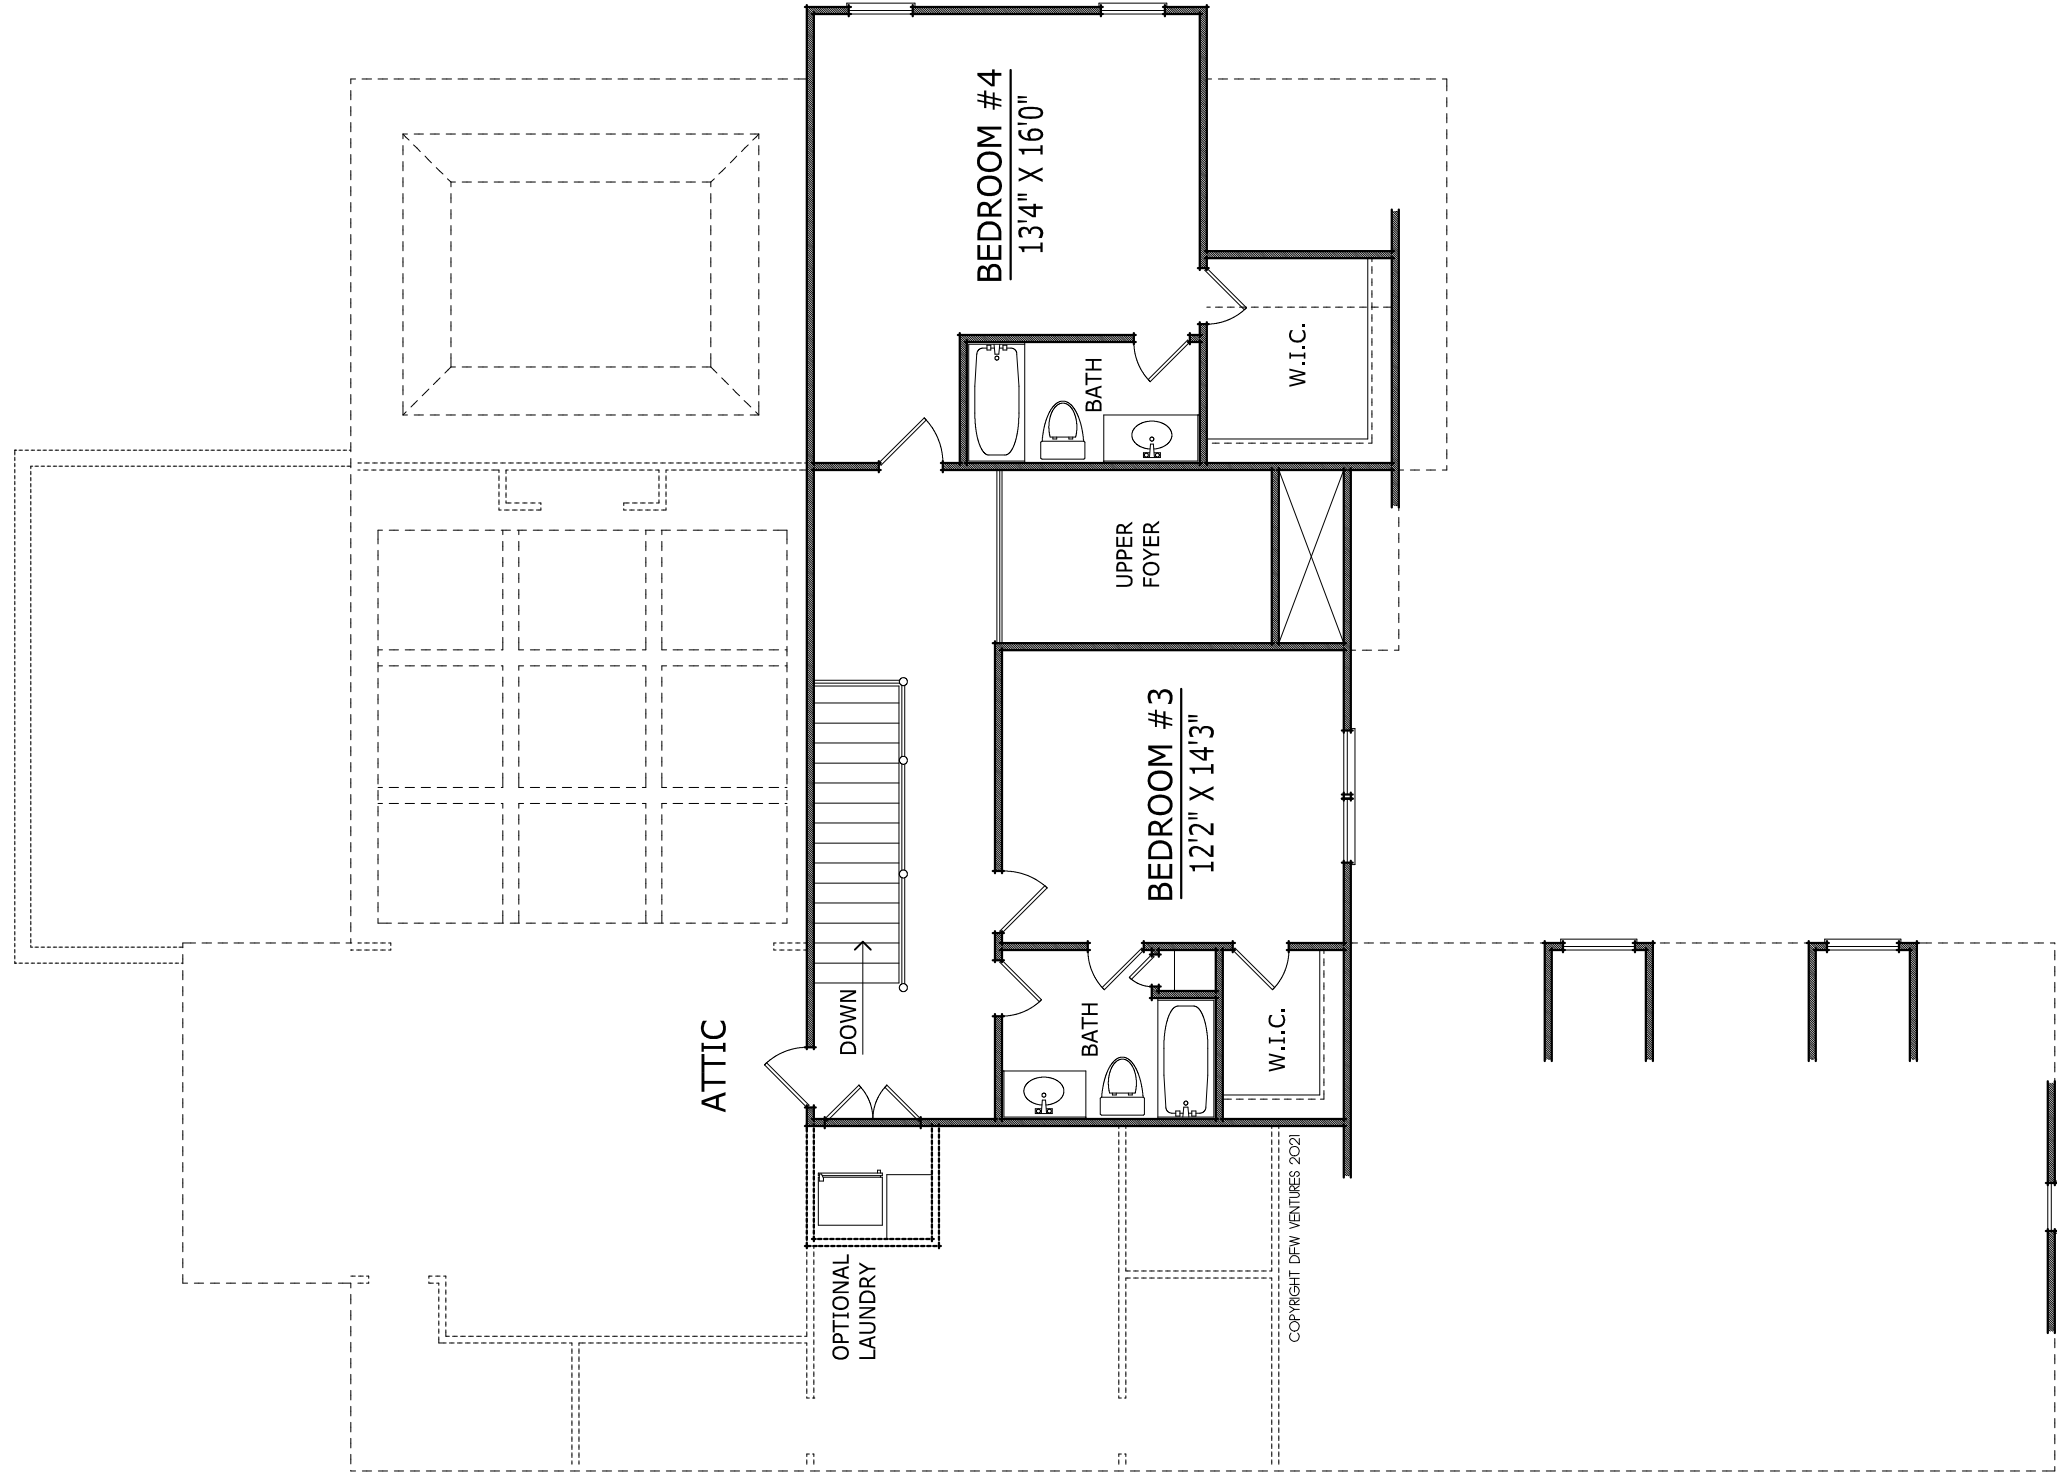

COPYRIGHT DFW VENTURES 2021

HAMMOND

FIRST FLOOR:	2543 SF
SECOND FLOOR:	865 SF
TOTAL SQ.FT.:	3408 SF

FIRST FLOOR PLAN

HAMMOND

SECOND FLOOR PLAN

HAMMOND