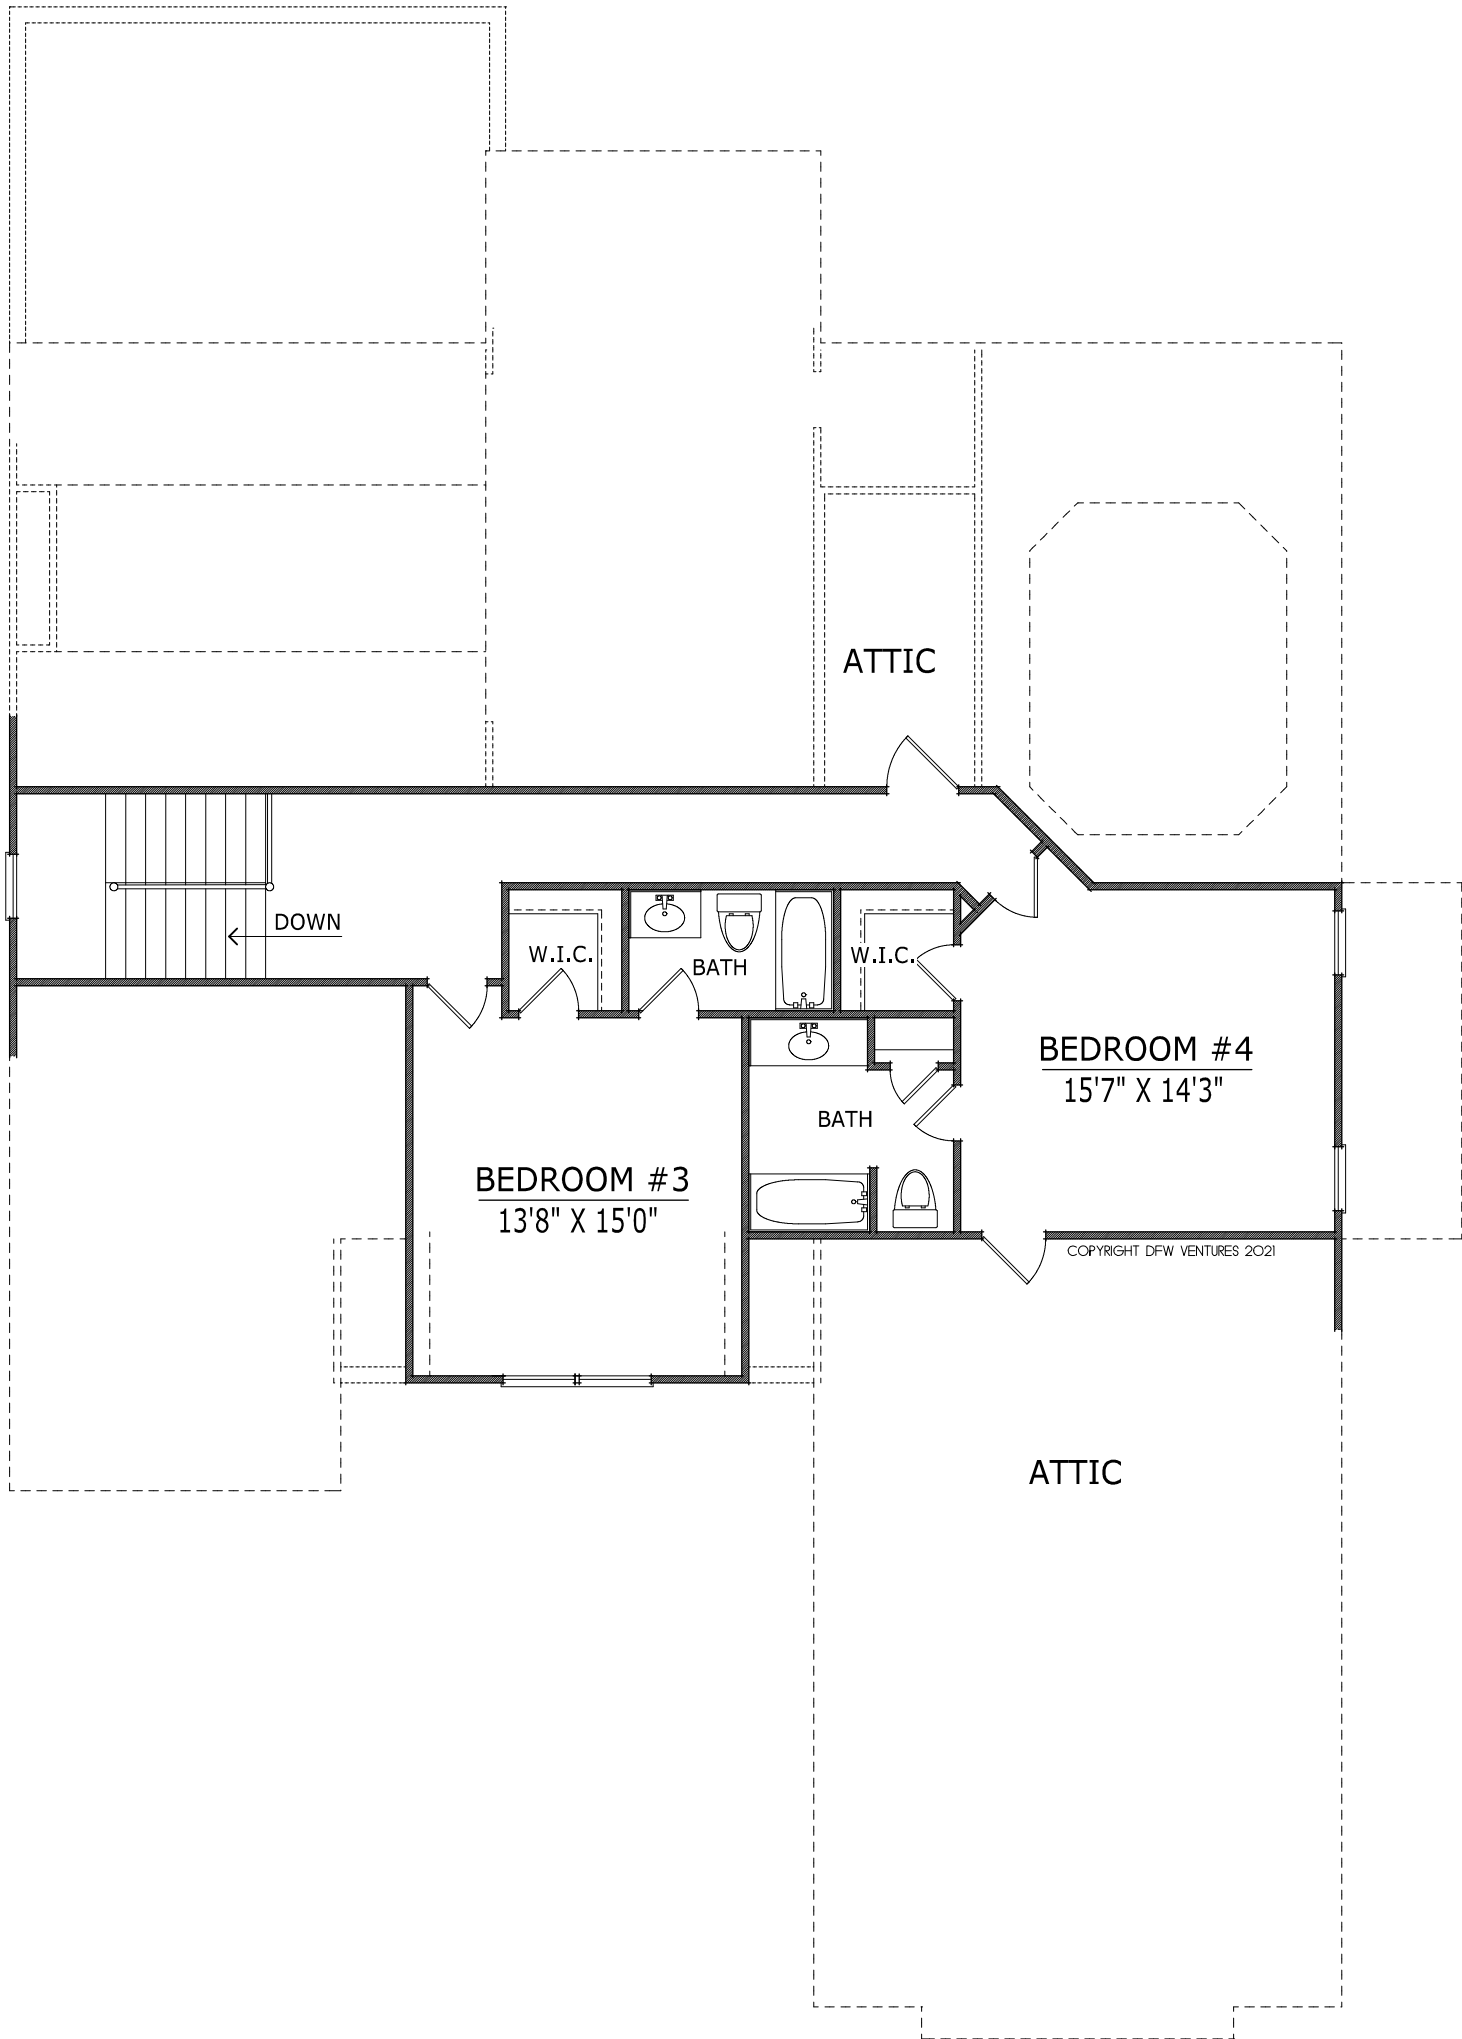

# PRESTWICK

---

FIRST FLOOR:	2403 SF
SECOND FLOOR:	820 SF
TOTAL SQ.FT.:	3223 SF

# FIRST FLOOR PLAN

---

PRESTWICK

## SECOND FLOOR PLAN

---

PRESTWICK