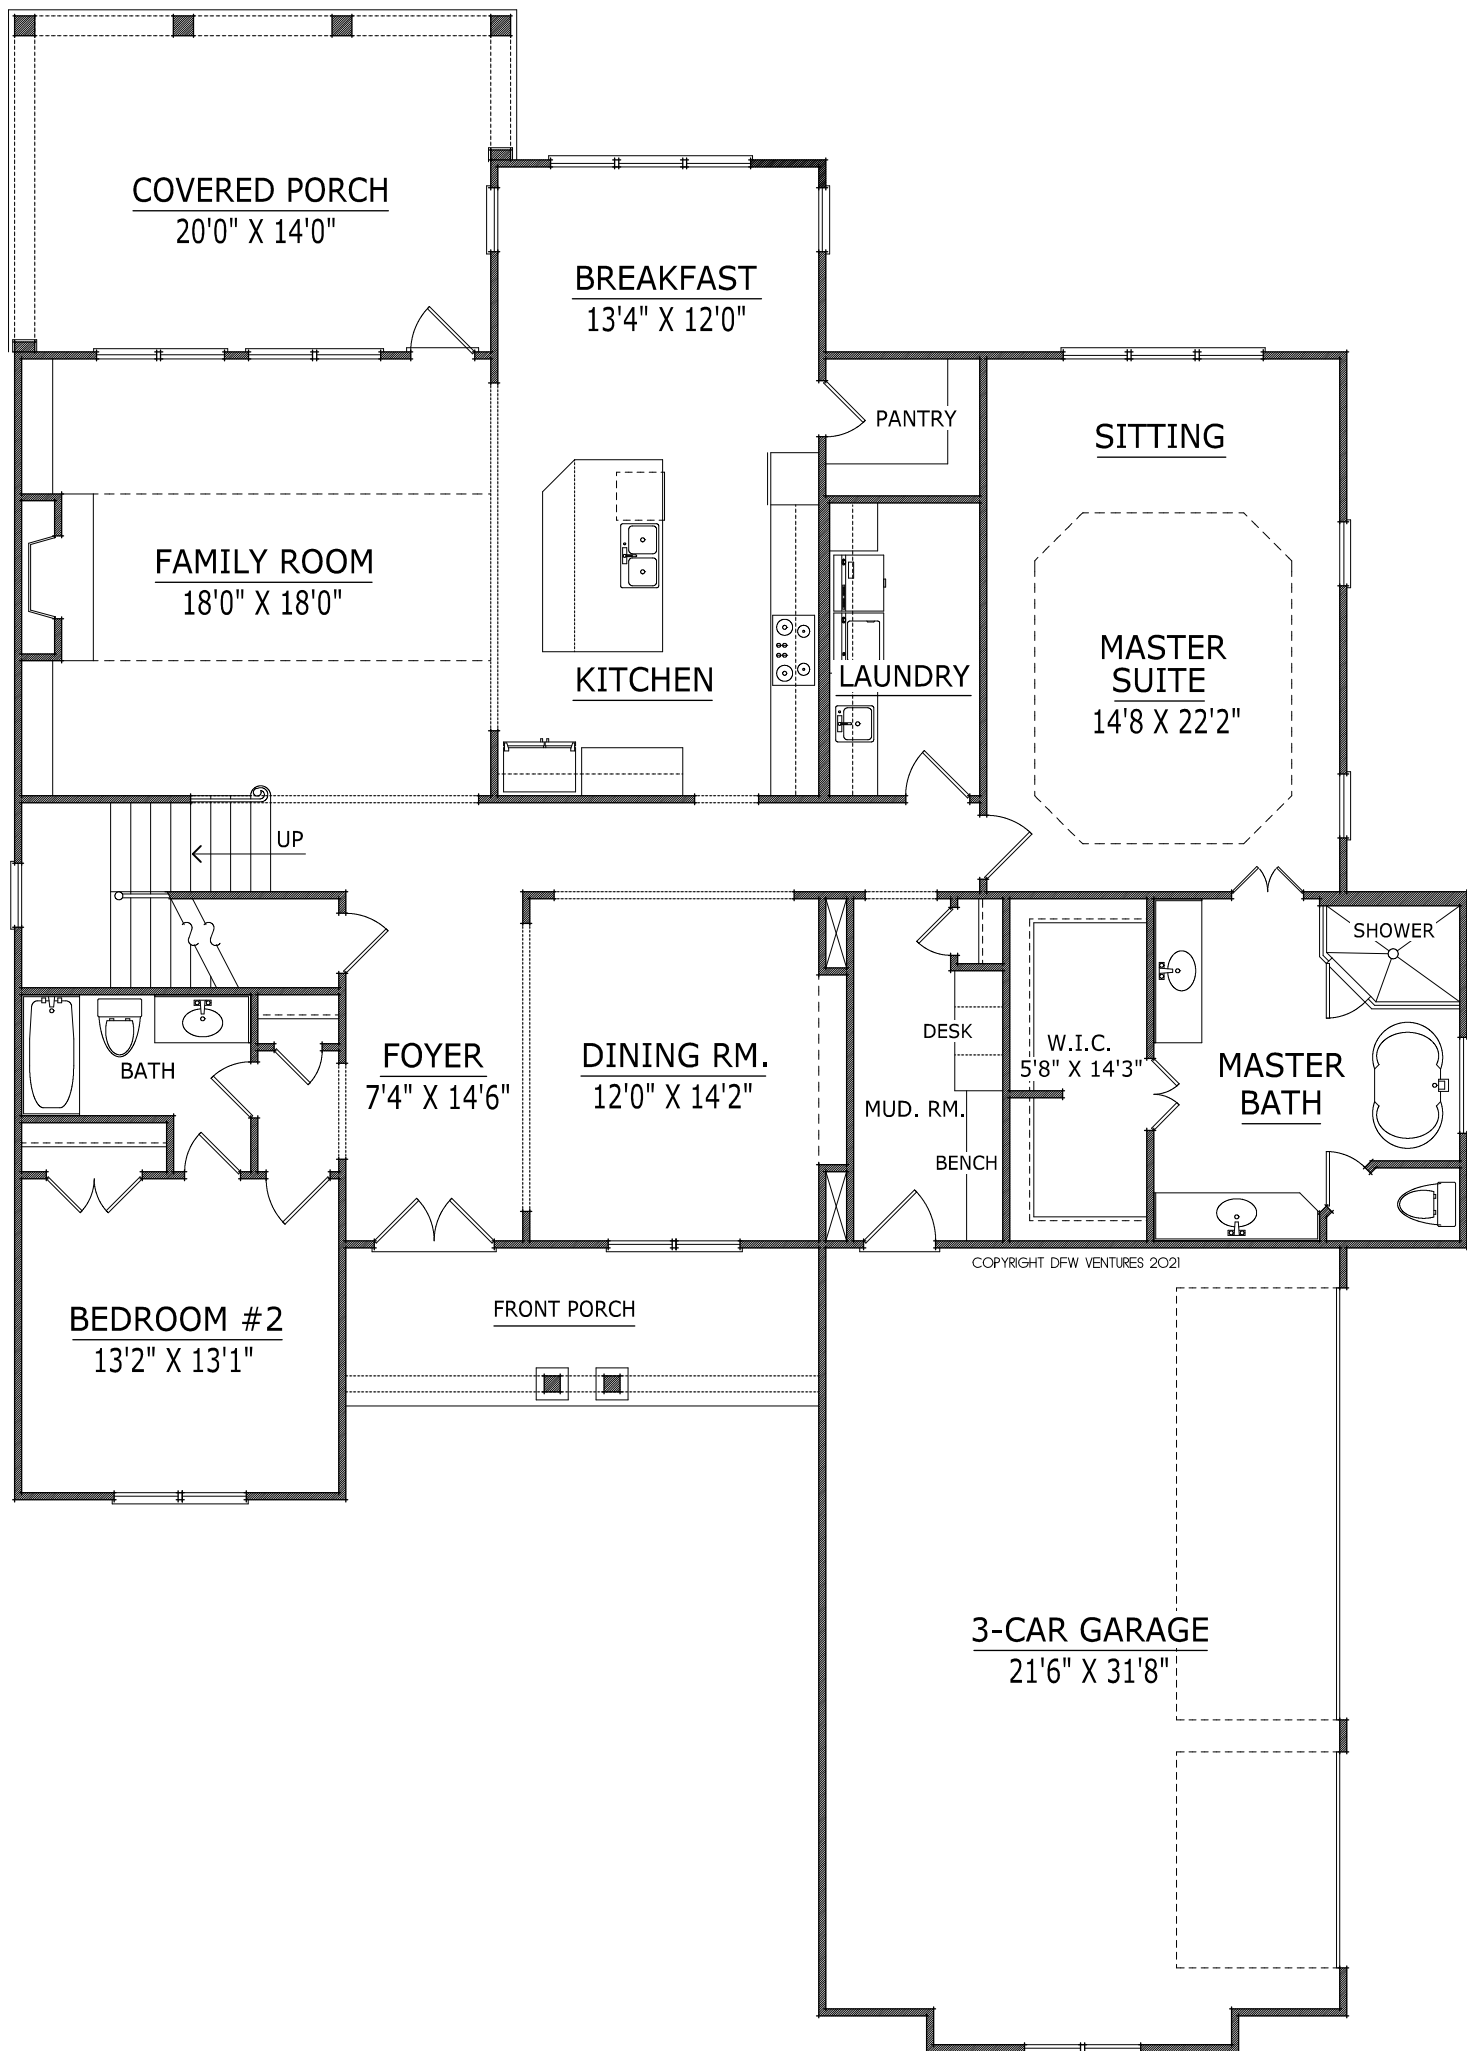

# PRESTWICK

---

FIRST FLOOR:	2403 SF
SECOND FLOOR:	820 SF
TOTAL SQ.FT.:	3223 SF

# FIRST FLOOR PLAN

---

PRESTWICK

## SECOND FLOOR PLAN

---

PRESTWICK