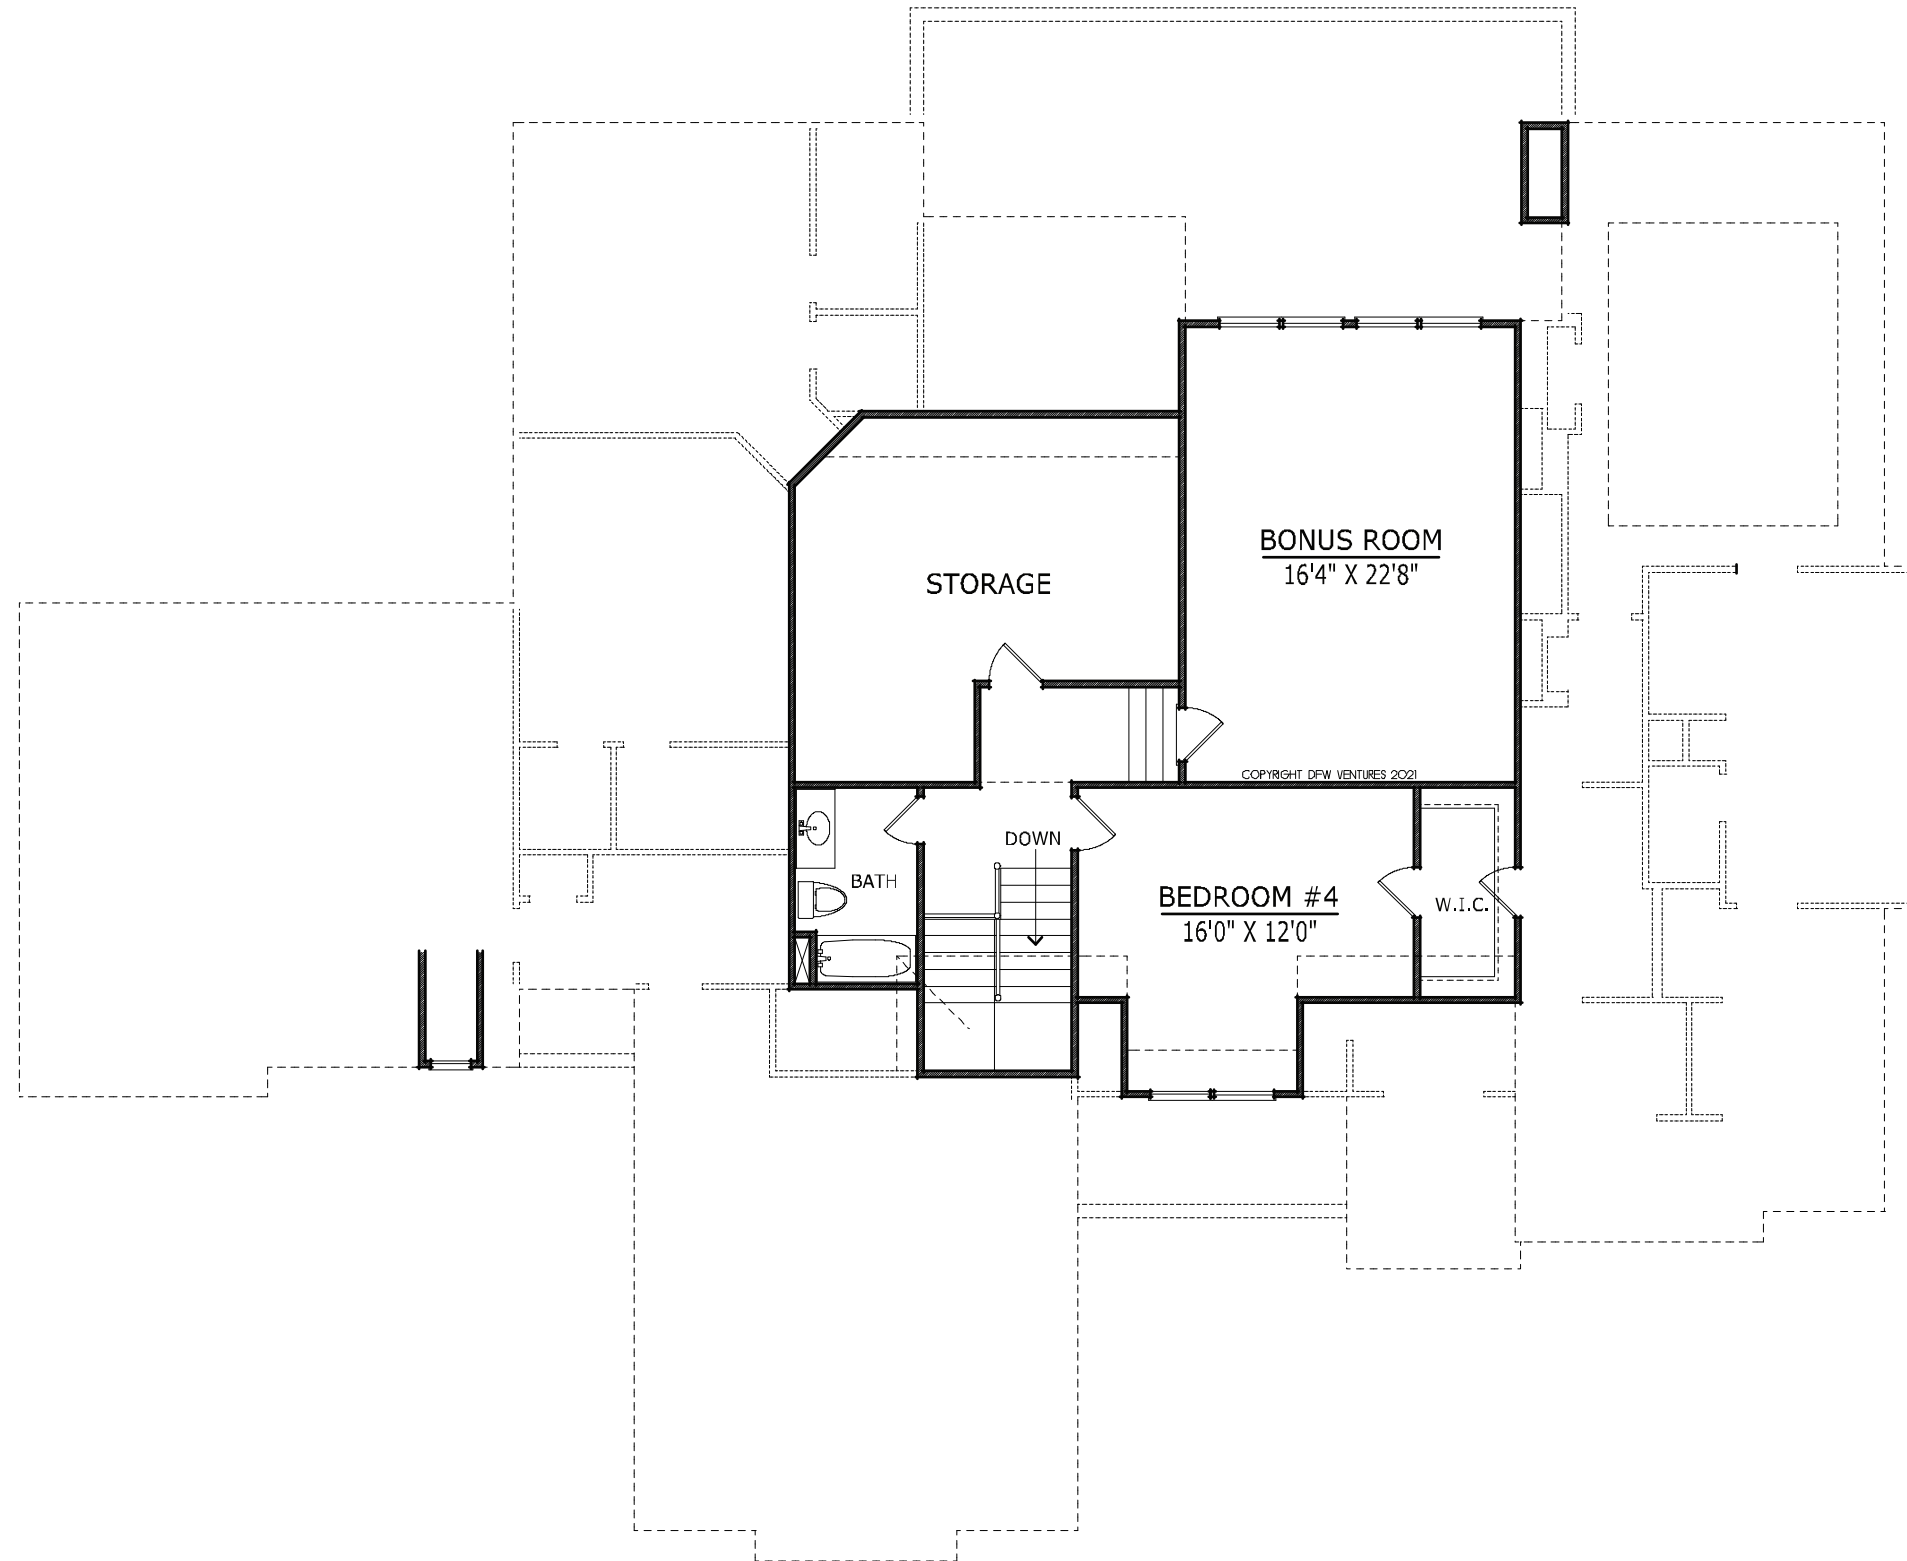

COPYRIGHT DFW VENTURES 2021

PARKVIEW

FIRST FLOOR:	3116 SF
SECOND FLOOR:	827 SF
TOTAL SQ.FT.:	3943 SF

FIRST FLOOR PLAN
PARKVIEW

SECOND FLOOR PLAN
PARKVIEW