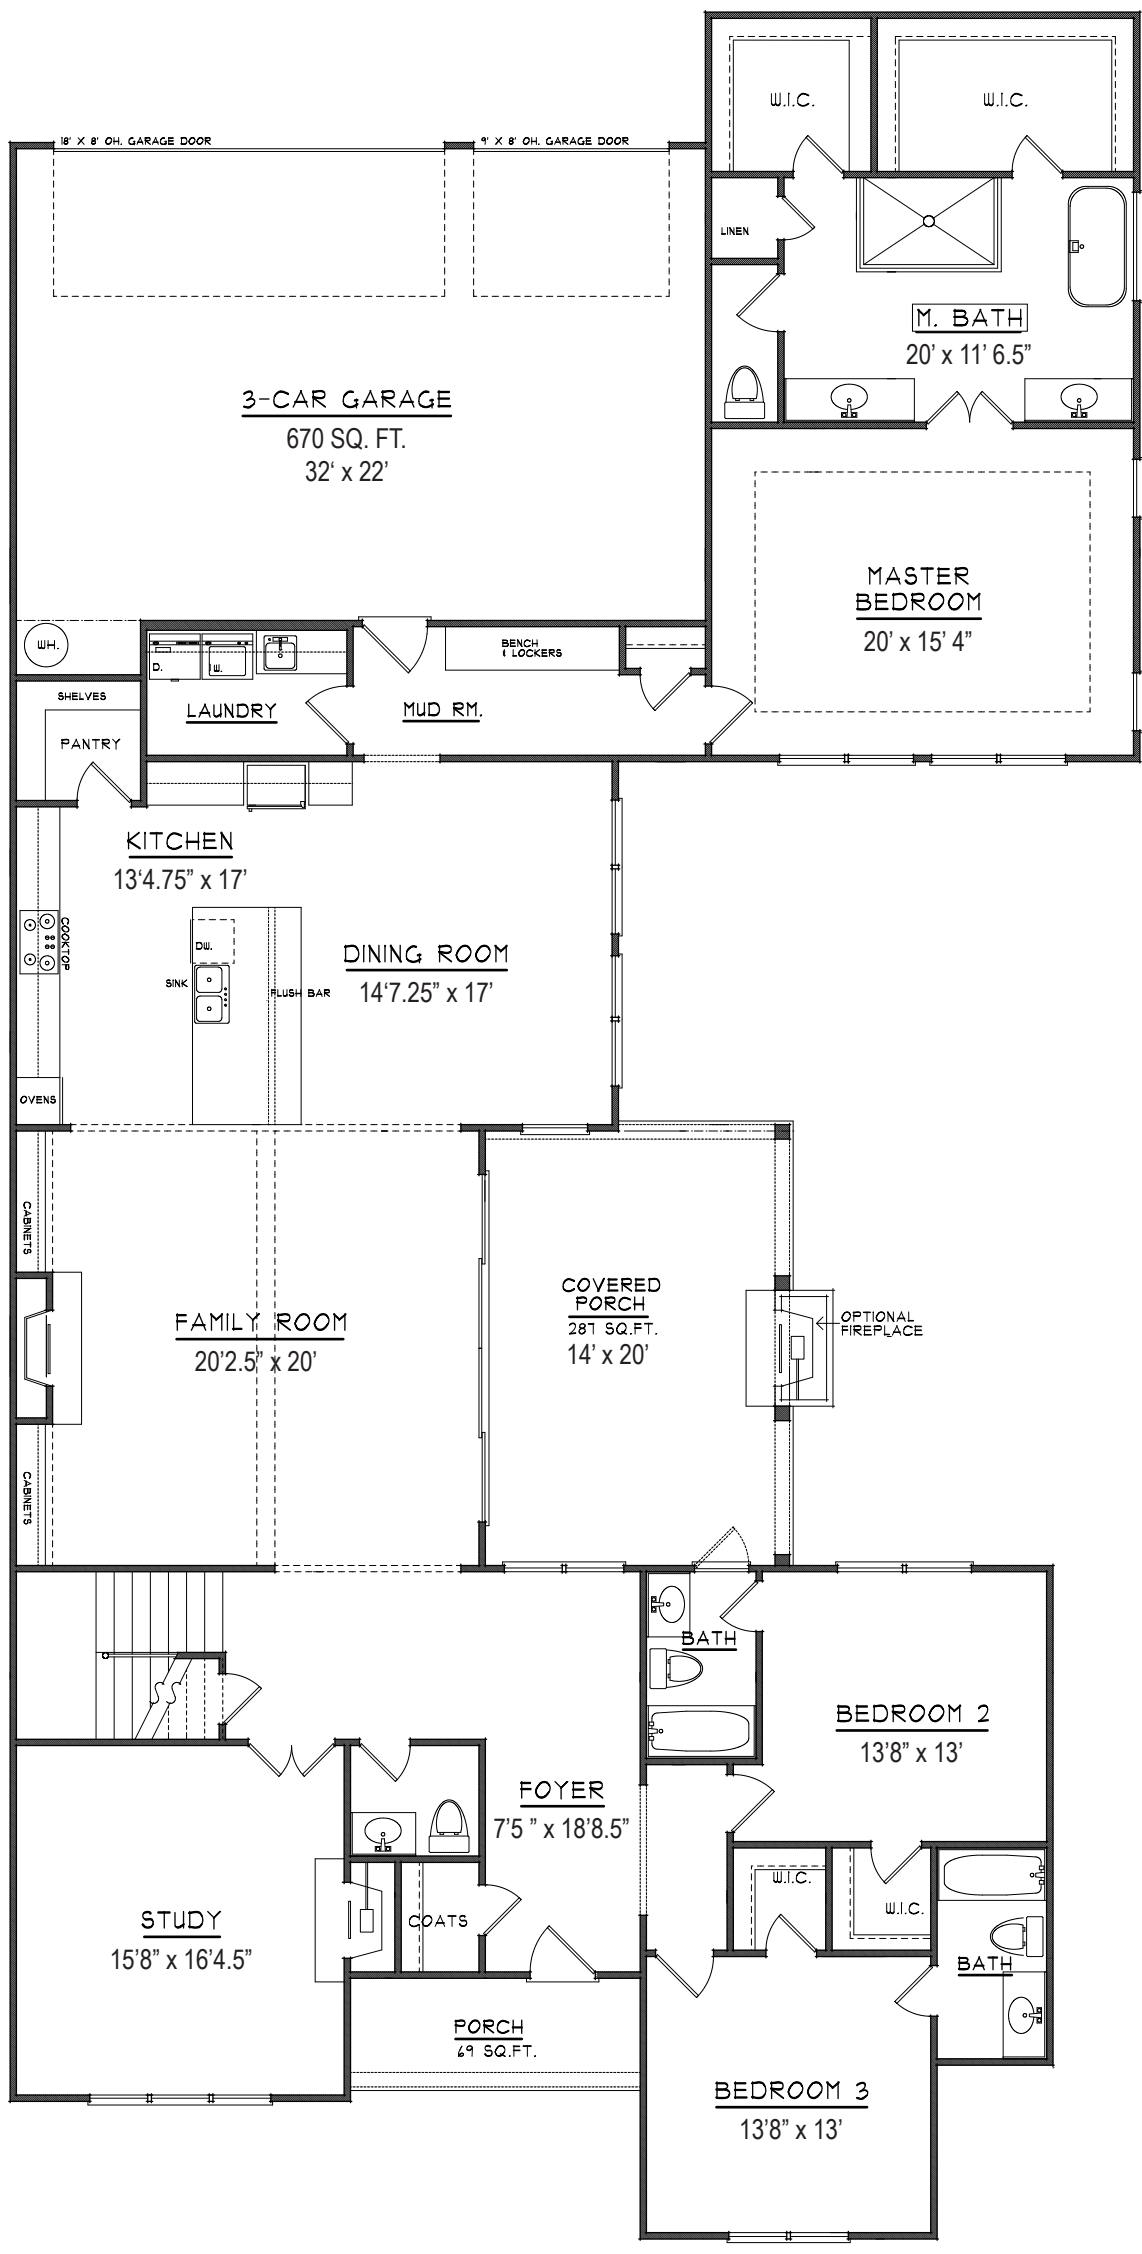

COPYRIGHT © 2020 DFW VENTURES, LLC.

ASHBURN C

FIRST FLOOR:	2989 SF
SECOND FLOOR:	369 SF
TOTAL SQ.FT.:	3358 SF

FIRST FLOOR PLAN

ASHBURN C

SECOND FLOOR PLAN
ASHBURN C
