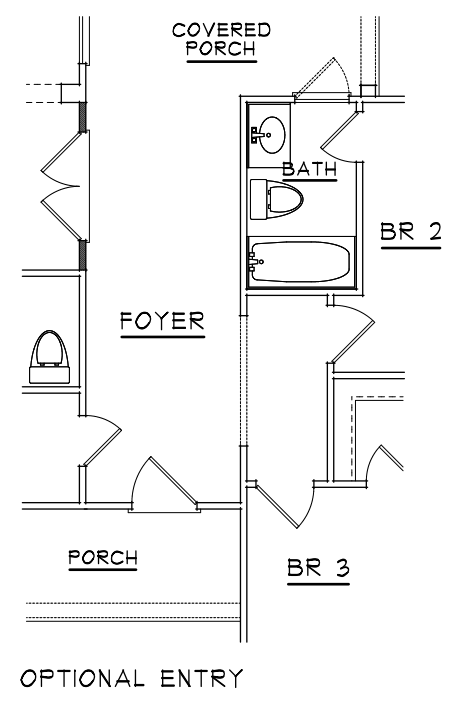

COPYRIGHT © 2020 DFW VENTURES, LLC.

ASHBURN C

FIRST FLOOR:	2989 SF
SECOND FLOOR:	369 SF
TOTAL SQ.FT.:	3358 SF

FIRST FLOOR PLAN

ASHBURN C

SECOND FLOOR PLAN
ASHBURN C
