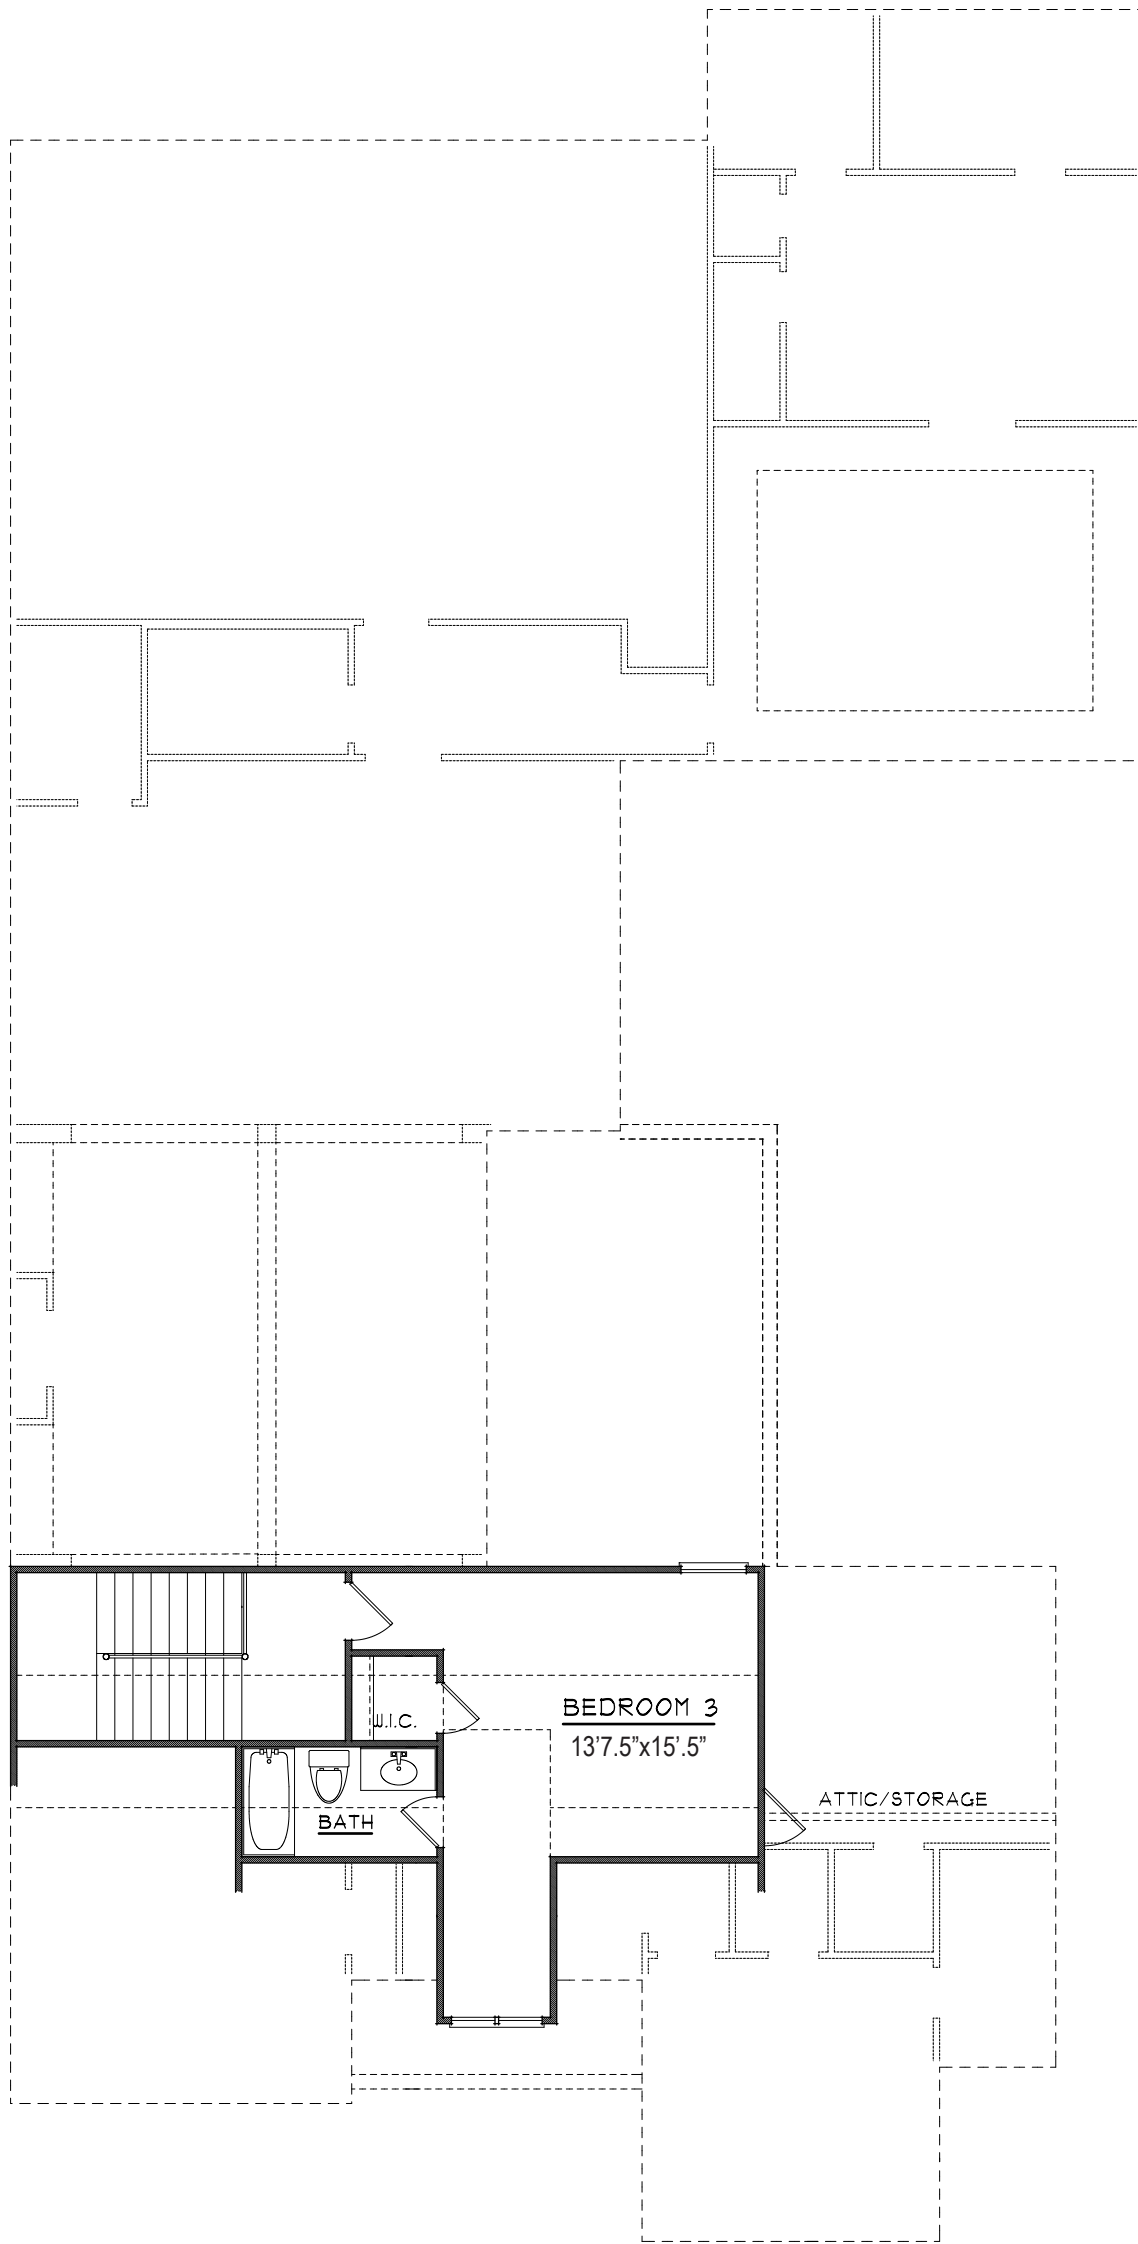

COPYRIGHT © 2020 DFW VENTURES, LLC.

ASHBURN C

FIRST FLOOR:	2989 SF
SECOND FLOOR:	369 SF
TOTAL SQ.FT.:	3358 SF

FIRST FLOOR PLAN

ASHBURN C

SECOND FLOOR PLAN
ASHBURN C
